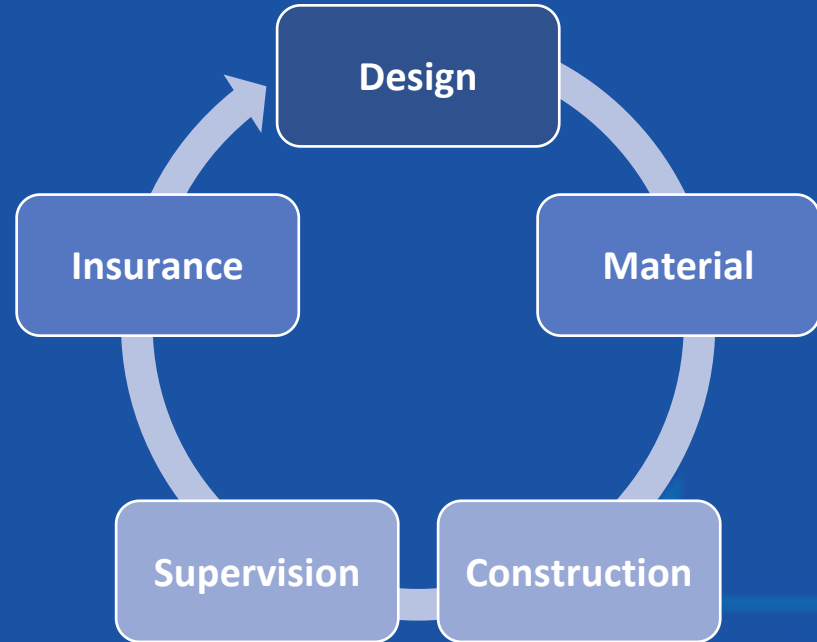

1 What is Zero Defect Waterproofing System?

Announced in 2014